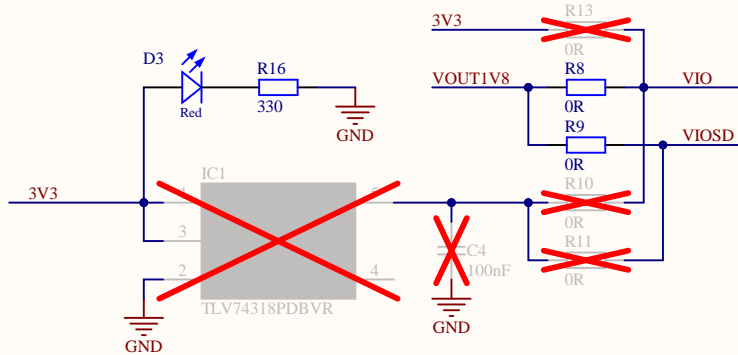

CONFIDENTIAL
Until: Indefinite

Generic interfaces

	WLAN	BT
R6 N.C	SDIO	SDIO
R6 51k	SDIO	UART

RF interfaces

R3	R4	RF OUT
0R	N.C	Chip antenna
N.C	0R	X1 Connector

CompanyName: Panasonic Industrial Devices Europe

Size: A4 Number: 1 Revision: V1.0

Date: 19.06.2023 Time: 11:36:48 Sheet 1 of 1

File: PAN9028_M2E_Adapter.SchDoc

Panasonic