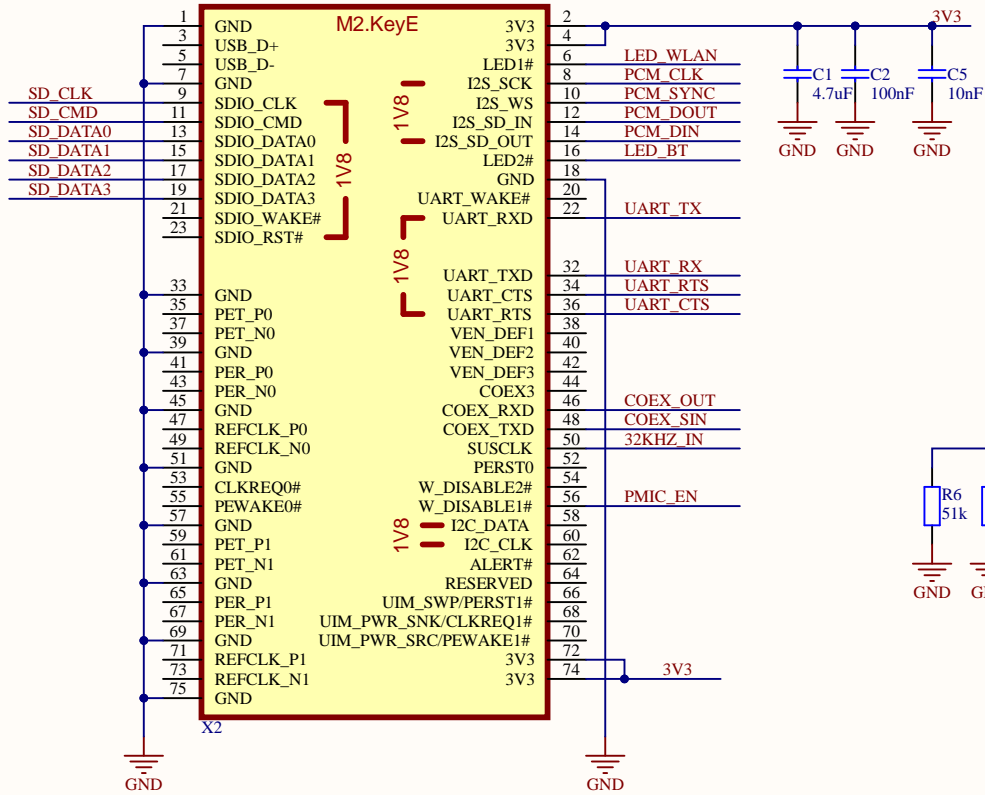

CONFIDENTIAL
Until: Indefinite

Generic interfaces

	WLAN	BT
R6 N.C	SDIO	SDIO
R6 51k	SDIO	UART

RF interfaces

R3	R4	RF OUT
0R	N.C	Chip antenna
N.C	0R	X1 Connector

CompanyName: Panasonic Industrial Devices Europe

Size: A4 Number: 1 Revision: V1.0

Date: 19.06.2023 Time: 11:36:48 Sheet 1 of 1

File: PAN9028_M2E_Adapter.SchDoc

Panasonic