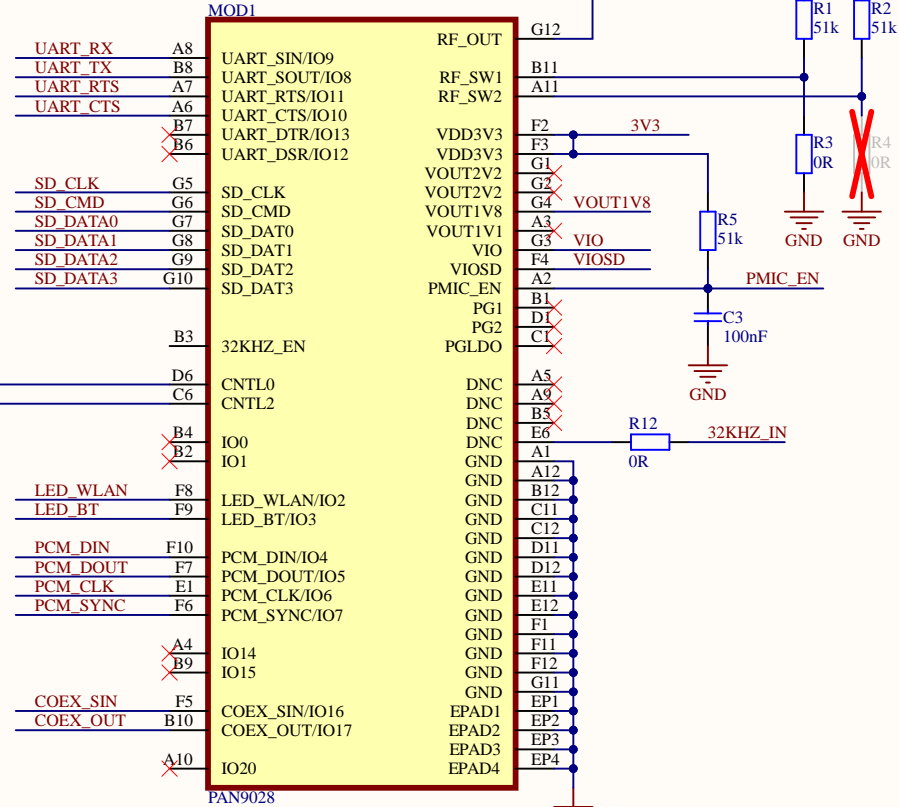

CONFIDENTIAL
Until: Indefinite

Generic interfaces

	WLAN	BT
R6 N.C	SDIO	SDIO
R6 51k	SDIO	UART

RF interfaces

R3	R4	RF OUT
0R	N.C	Chip antenna
N.C	0R	X1 Connector

CompanyName: Panasonic Industrial Devices Europe

Size: A4 Number: 1 Revision: V1.0

Date: 19.06.2023 Time: 11:36:48 Sheet 1 of 1

File: PAN9028_M2E_Adapter.SchDoc

Panasonic