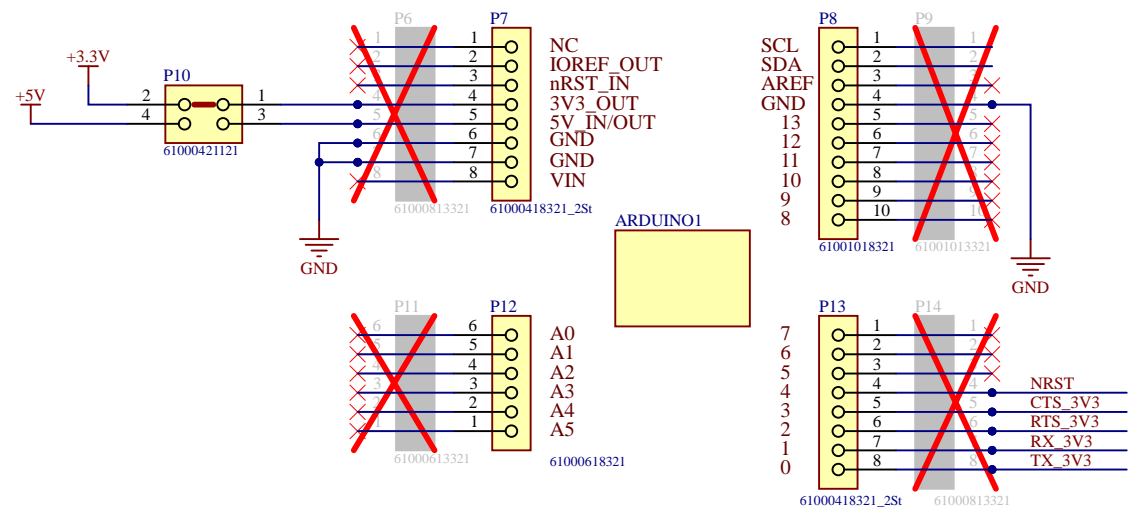

CompanyName: Panasonic Industrial Devices Europe			*
Size: A4	Number: I	Revision: *	*
Date: 26.10.2023	Time: 11:54:35	Sheet 1 of 2	*
File: PANI3xx_EVB.SchDoc			

Panasonic

Test Interface Connector

CompanyName: Panasonic Industrial Devices Europe			* * * *	Panasonic
Size: A4	Number:2	Revision:*		
Date: 26.10.2023	Time: 11:54:35	Sheet2 of 2		
File: PANI3xx_Connection_EVB.SchDoc				