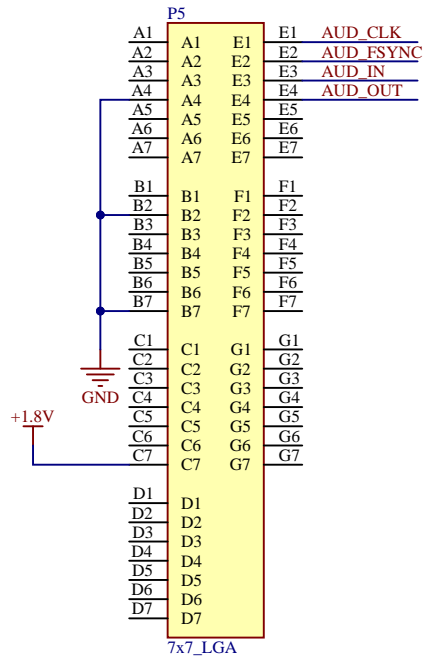

CompanyName: Panasonic Industrial Devices Europe			*
Size: A4	Number: I	Revision: *	*
Date: 26.10.2023	Time: 11:54:35	Sheet 1 of 2	*
File: PANI3xx_EVB.SchDoc			

Panasonic

Test Interface Connector

CompanyName: Panasonic Industrial Devices Europe			* * * *	Panasonic
Size: A4	Number:2	Revision:*		
Date: 26.10.2023	Time: 11:54:35	Sheet2 of 2		
File: PANI3xx_Connection_EVB.SchDoc				