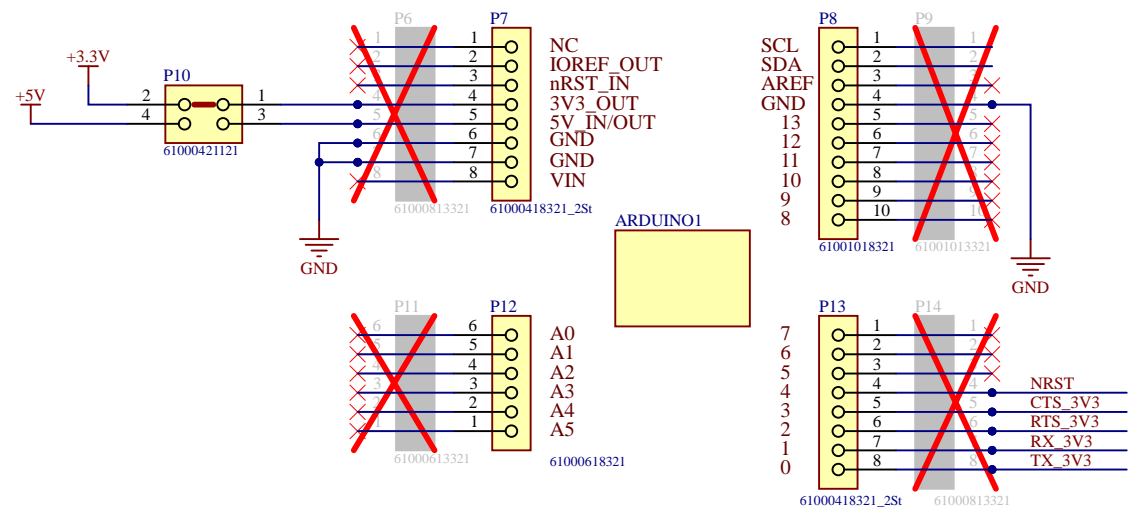

217179-0001

CompanyName: Panasonic Industrial Devices Europe			*
Size: A4	Number: I	Revision: *	*
Date: 26.10.2023	Time: 11:55:55	Sheet 1 of 2	*
File: PANI3xx_EVB.SchDoc			*

Panasonic

Test Interface Connector

CompanyName: Panasonic Industrial Devices Europe			* * * *
Size: A4	Number:2	Revision:*	
Date: 26.10.2023	Time: 11:55:55	Sheet2 of 2	
File: PANI3xx_Connection_EVB.SchDoc			

Panasonic