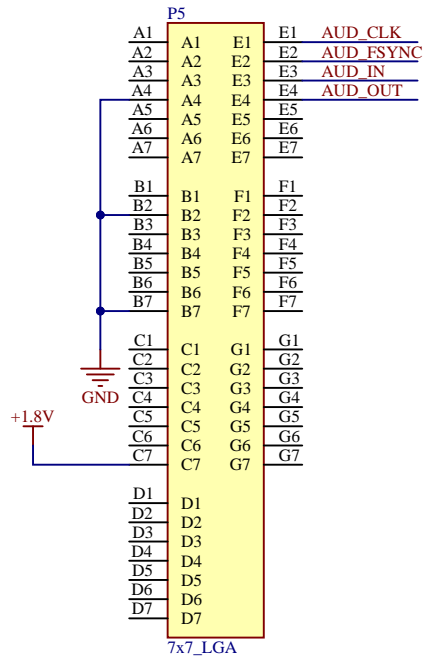

217179-0001

CompanyName: Panasonic Industrial Devices Europe			*
Size: A4	Number: I	Revision: *	*
Date: 26.10.2023	Time: 11:55:55	Sheet 1 of 2	*
File: PANI3xx_EVB.SchDoc			*

Panasonic

Test Interface Connector

CompanyName: Panasonic Industrial Devices Europe			* * * *
Size: A4	Number:2	Revision:*	
Date: 26.10.2023	Time: 11:55:55	Sheet2 of 2	
File: PANI3xx_Connection_EVB.SchDoc			

Panasonic